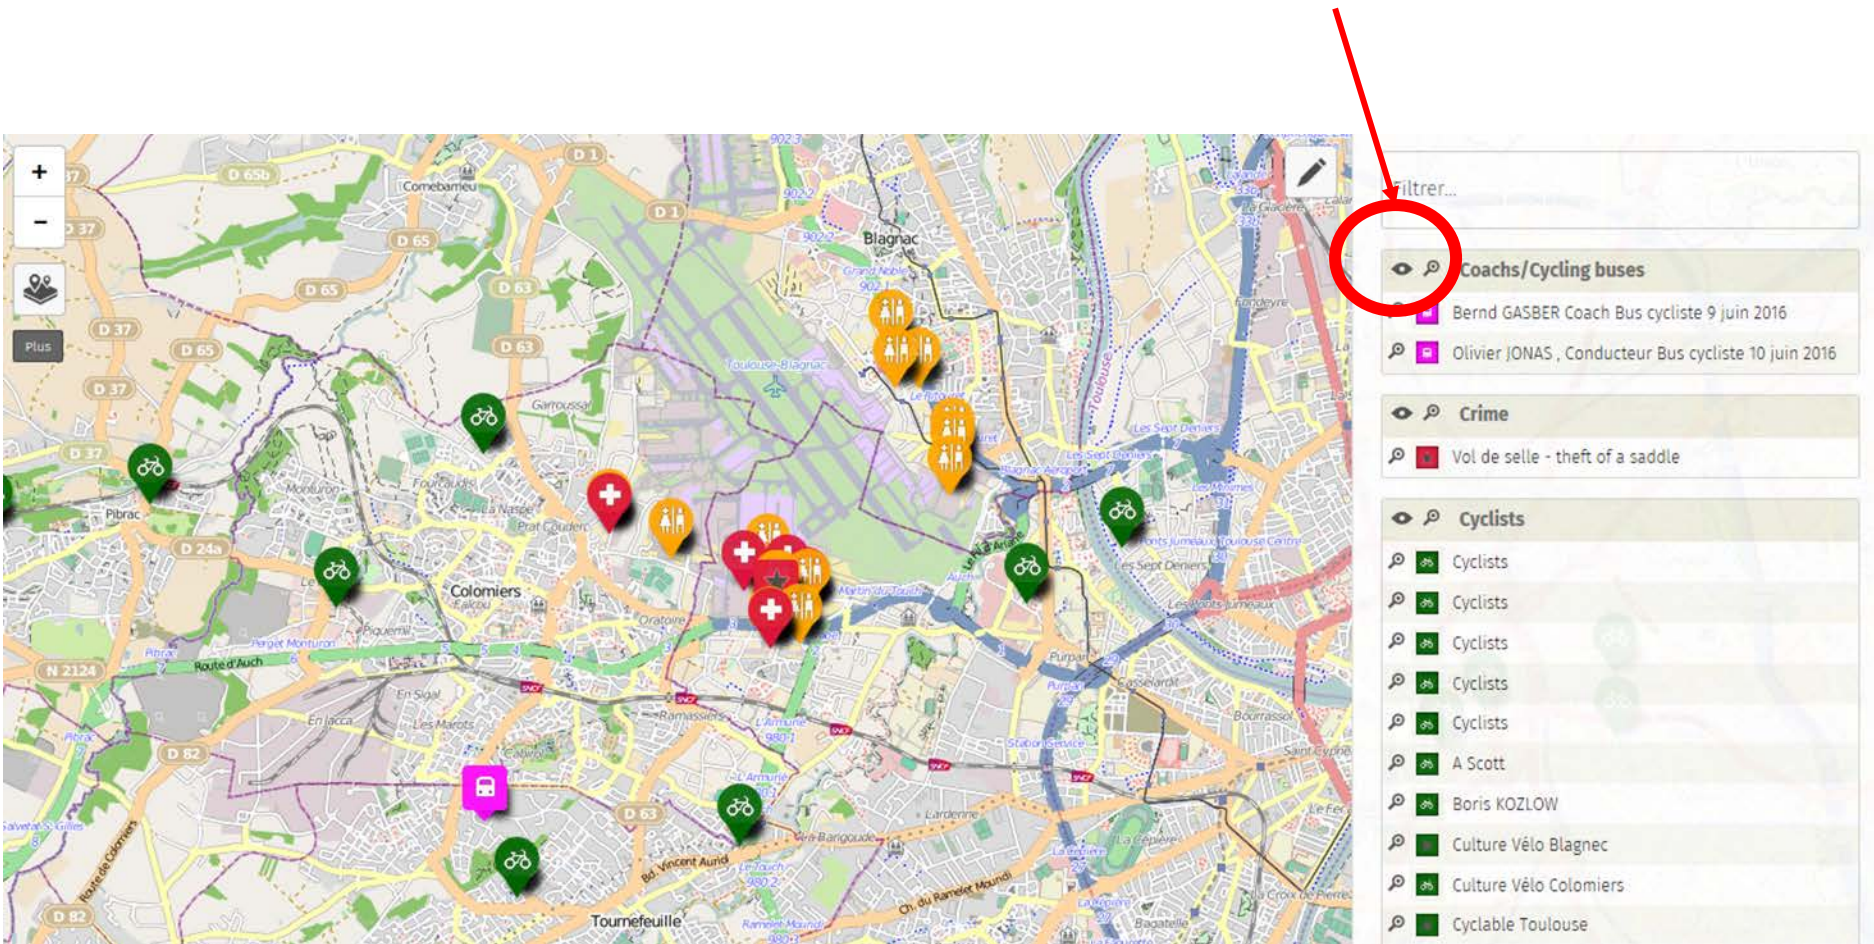

- **Cyclists**

→ *To indicate where cyclists come from and where they work*

- **Parkings**

→ *Where to park your bike on Airbus sites*

- **Points Vélo / Bike station**

→ *To indicate people with a tool box to help cyclists in "distress"*

- **Showers**

→ *To locate the showers (for men & women)*

➔ How to display items of some layers on the map?

Click on the “eye” to display or not the layer you want

➔ Layers displayed on the example : Coachs-Cycling buses / Crime / Cyclists / Points Vélo / Showers

➔ How to add an item on the map?

2) Click on the “pointer” to add an item on the map

The image shows a map of Toulouse, France, with several green bicycle icons placed on the map. A red circle highlights the 'pointer' icon in the top right toolbar, with a red arrow pointing to it. The sidebar on the right lists various categories:

➔ How to add an item on the map?

3) Put the item on the map where you want

The image shows a map of Toulouse, France, with a purple bus icon placed on the map. A red circle highlights the icon, and a red arrow points to it from the text above. The right sidebar shows a legend for 'Cycling facilities AIRBUS Toulouse' with various categories like Coaches/Cycling buses, Crime, Parkings, Points-Vélos, and Showers.