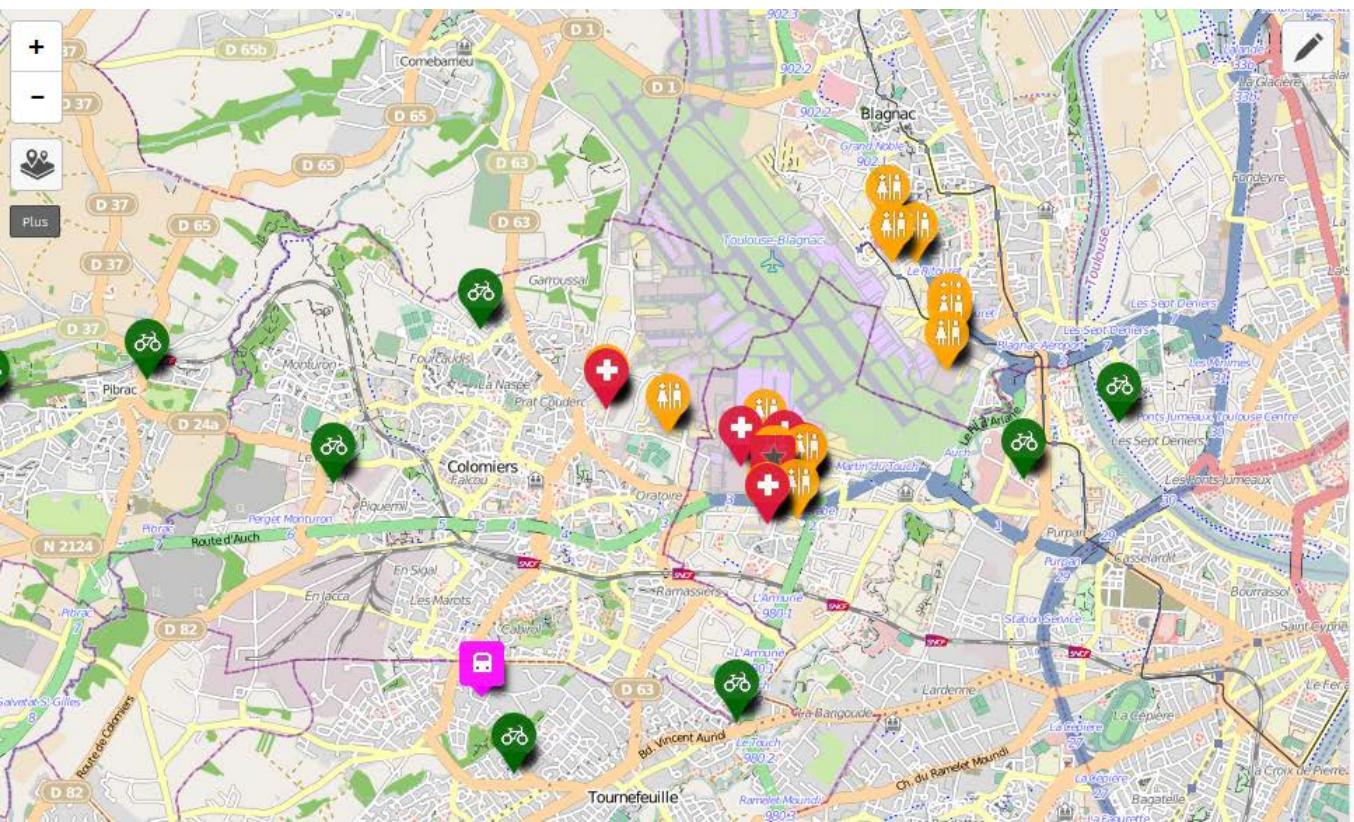

Click on the link located on the HUB in Cycle to Work > Wiki > Toulouse > Le plan des douches et des parkings:

<http://umap.openstreetmap.fr/fr/map/cycling-facilities-airbus-toulouse_74931#13/43.6336/1.3854>

The map opens:

Different symbol are displayed ⇔ Different layers

Available layers

Filter...

- **Coachs/Cycling buses**
  - Bernd GASBER Coach Bus cycliste 9 juin 2016
  - Olivier JONAS , Conducteur Bus cycliste 10 juin 2016
- **Crime**
  - Vol de selle - theft of a saddle
- **Cyclists**
  - Cyclists
  - Cyclists
  - Cyclists
  - Cyclists
  - A Scott
  - Boris KOZLOW
  - Culture Vélo Blagnac
  - Culture Vélo Colomiers
  - Cyclable Toulouse

Note: on this example the bikes 'parks are not displayed (for clarity reasons)