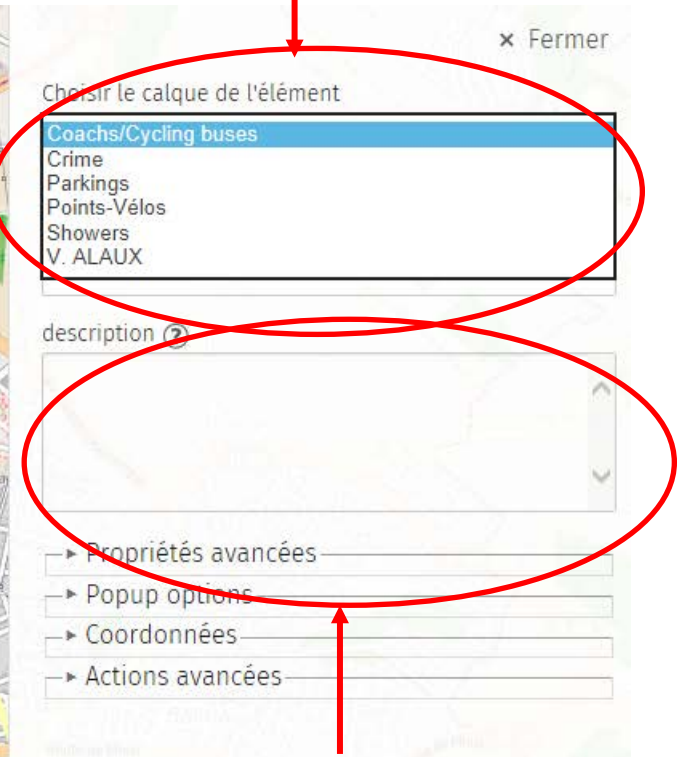

➔ How to add an item on the map?

3) Put the item on the map where you want

The image shows a map of Toulouse, France, with a purple bus icon placed on the map. A red circle highlights the icon, and a red arrow points to it from the text above. The right sidebar shows a legend for 'Cycling facilities AIRBUS Toulouse' with various categories like Coaches/Cycling buses, Crime, Parkings, Points-Vélos, and Showers.

Parkings

Points-Vélos

- Boris KOZLOW
- Denis Catala (floor 2) - Jean-Claude Gallo (floor 3)
- Karim CHAFAI - M96 N431 (4th floor) 598376
- Olivier JONAS M88 Rdc W019
- Raphaël ANDRE

Showers

- Showers
- Auriga

➔ How to add an item on the map?

4) Once placed on the map, you can change the type of item

5) Fill the “description” field with relevant* information according to the item

➔ How to add an item on the map?

5) Fill the “description” field with relevant* information according to the item and close the item window

The image shows a map application interface. On the left, a map of Toulouse, France, is displayed with a purple bus stop icon circled in red. On the right, an information popup window is open. The window contains the following fields: