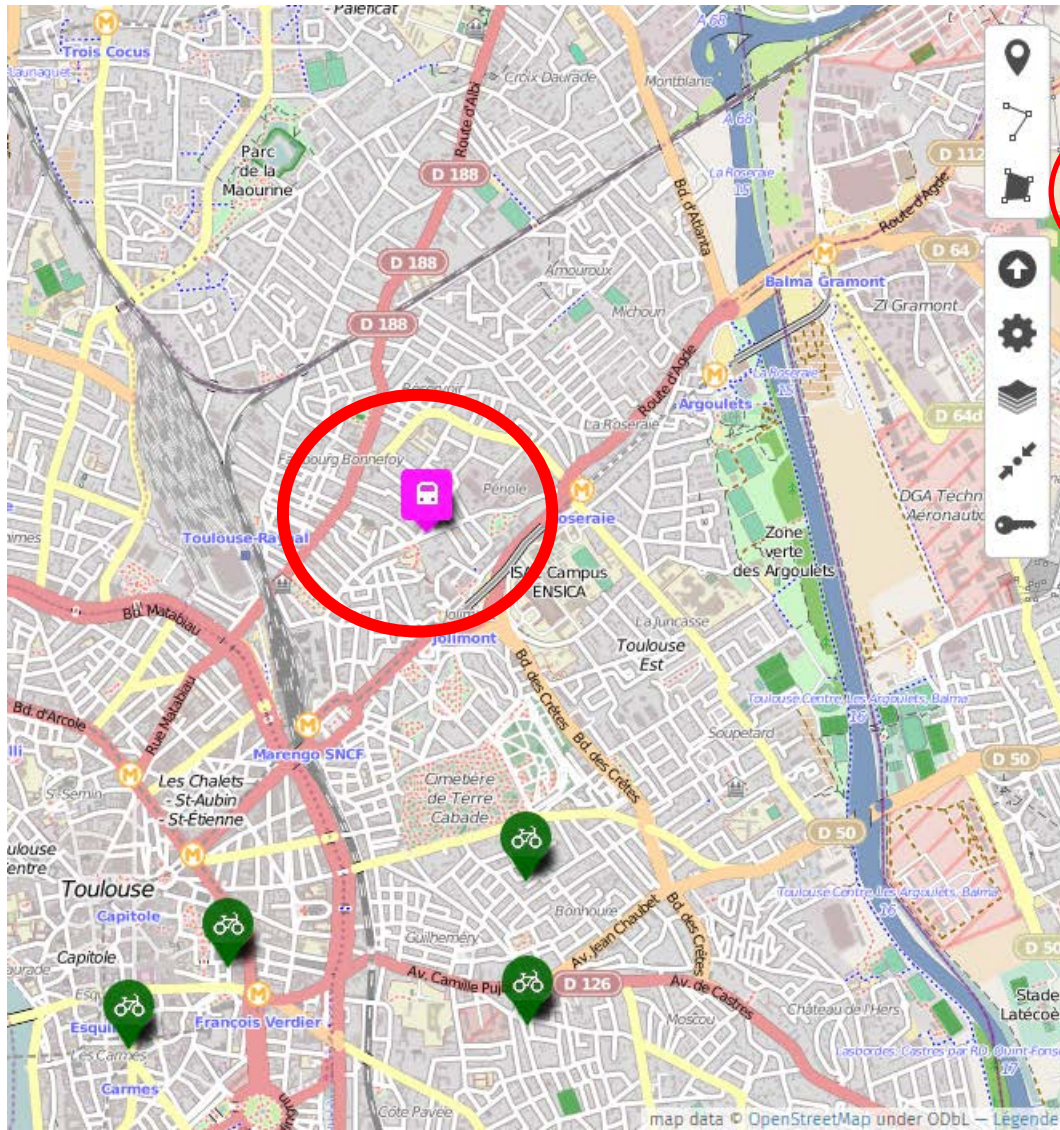

➔ How to add an item on the map?

4) Once placed on the map, you can change the type of item

5) Fill the “description” field with relevant* information according to the item